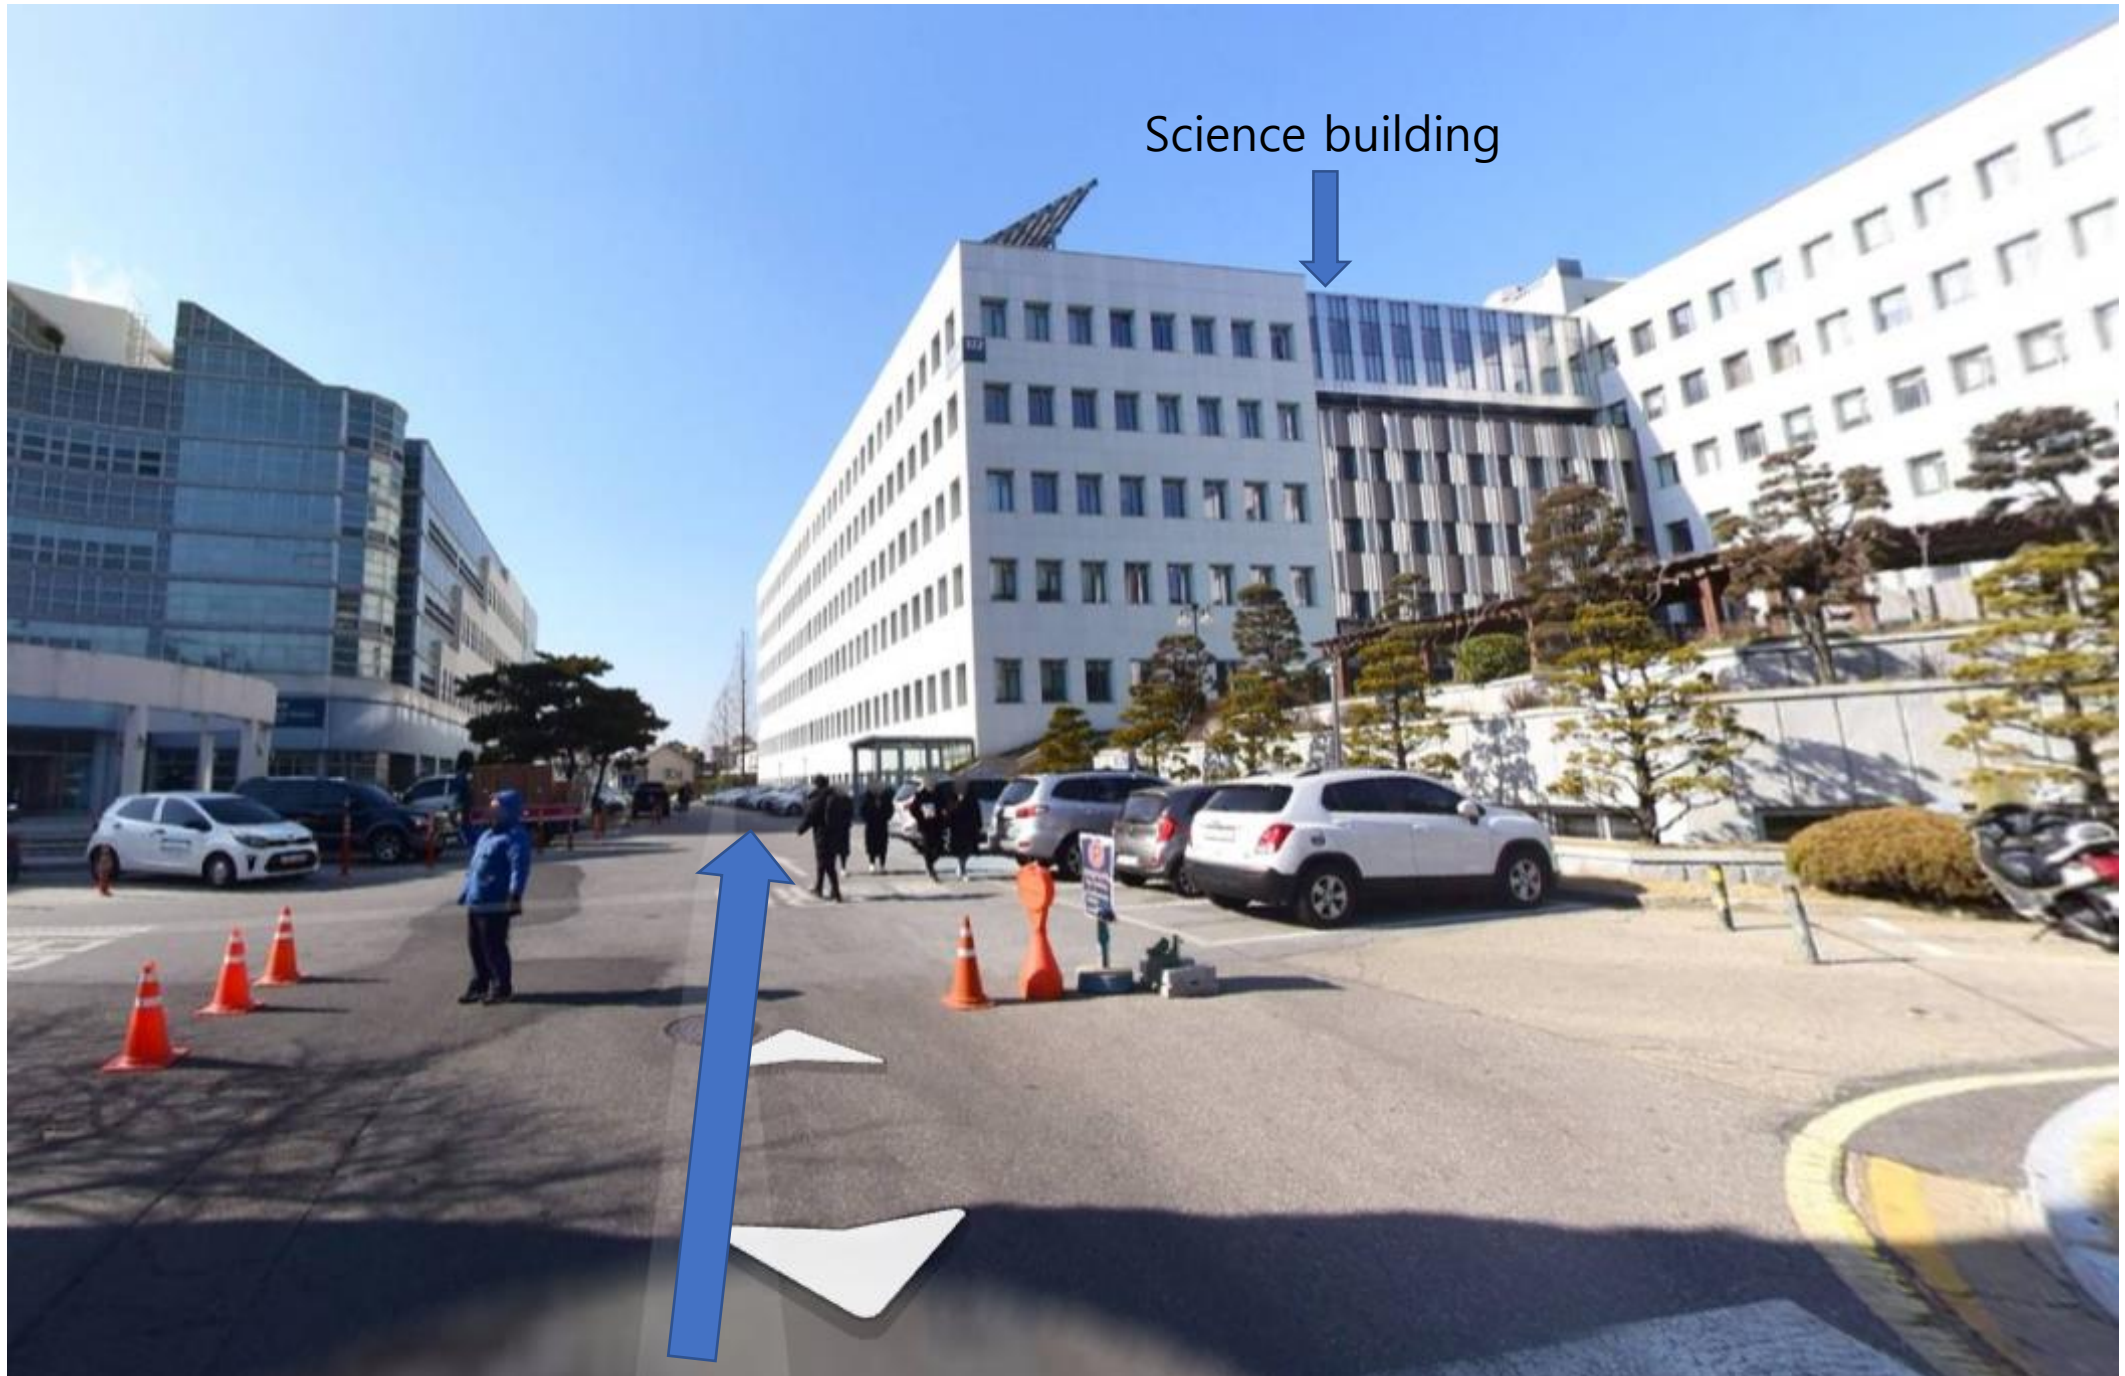

Notification for Aug. 26th

Belle II Trigger/DAQ Workshop 2019 will be held in
Science building(#322) Room #323, at 09:00

※ The registration desk will open at 08:30 in Room #352

From Sinchon Station

1. Go out of Sinchon station, gate 2 or 3
2. Go straight and cross a large street, and enter the main gate and go straight
3. Turn left in front of eagle statue (page 3)
4. Go straight (page 4, 5)

Eagle statue

KUMHO ART HALL

Science building

Science building

From Hongdae(Hongik Univ.) station

1. Go out of Hongdae station, gate #4 (page 7)
2. Go straight to Sinchon station
3. Please check the guide from Sinchon station to Yonsei Univ.

BLANC

양화로

자전거우선도로