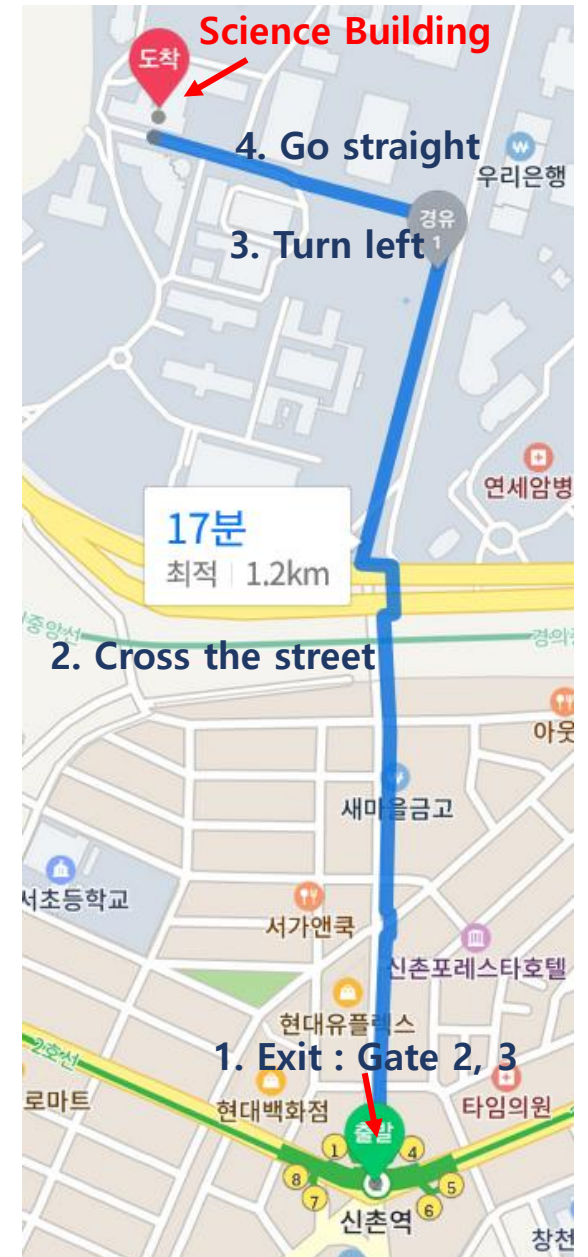

Notification for Aug. 26th

Belle II Trigger/DAQ Workshop 2019 will be held in
Science building(#322) Room #323, at 09:00

※ The registration desk will open at 08:30 in Room #352

From Sinchon Station

1. Go out of Sinchon station, gate 2 or 3
2. Go straight and cross a large street, and enter the main gate and go straight
3. Turn left in front of eagle statue (page 3)
4. Go straight (page 4, 5)

Eagle statue

KUMHO ART HALL

Science building

Science building

From Hongdae(Hongik Univ.) station

1. Go out of Hongdae station, gate #4 (page 7)
2. Go straight to Sinchon station
3. Please check the guide from Sinchon station to Yonsei Univ.

BLANC

양화로

자전거우선도로