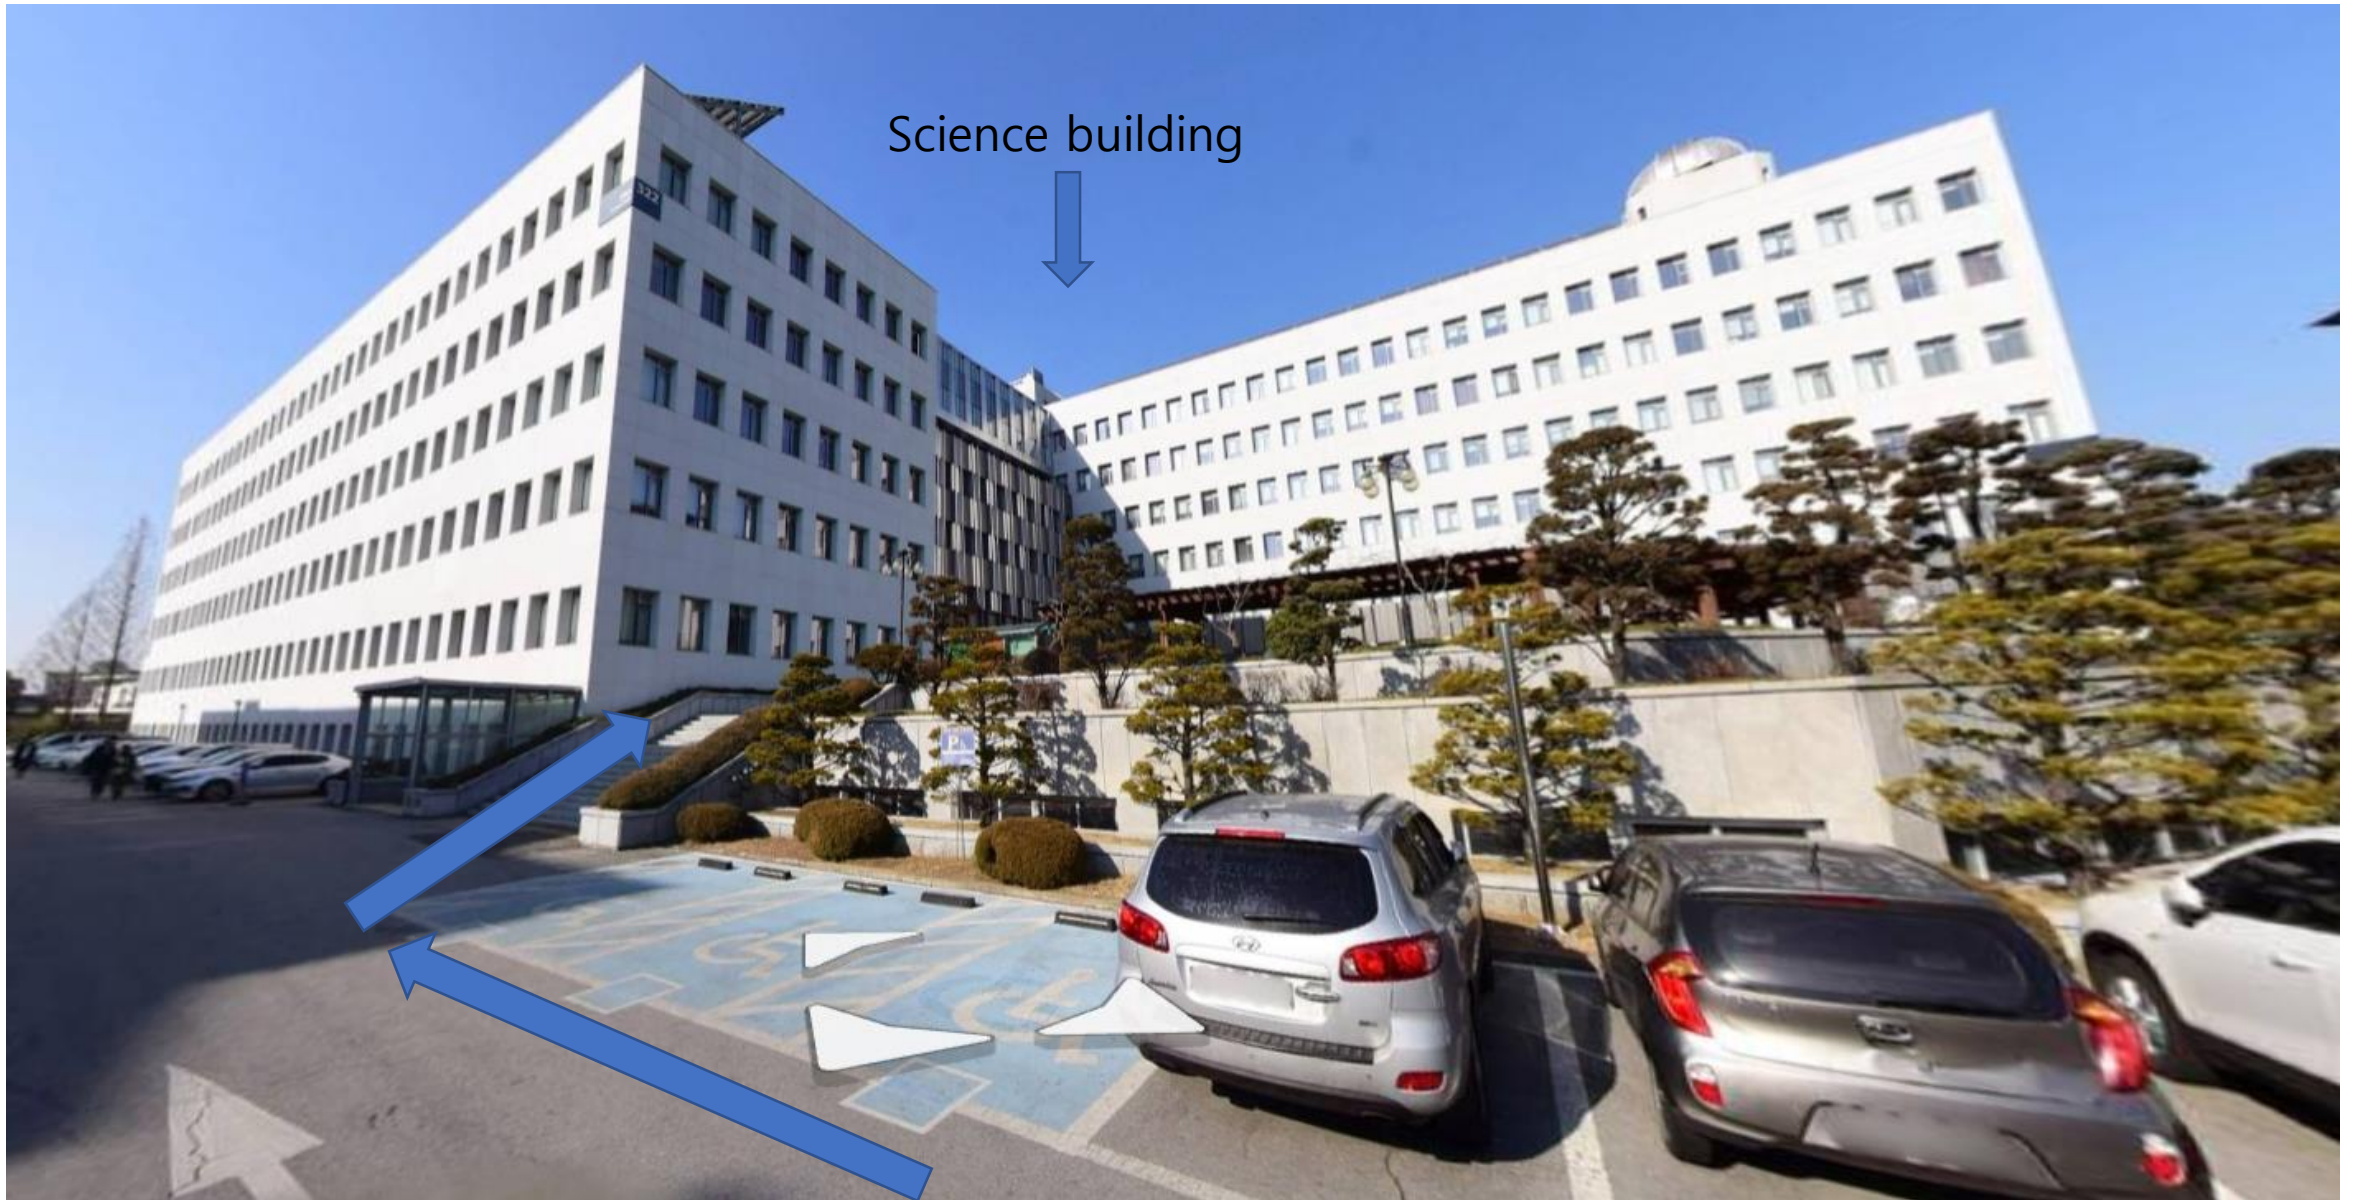

Notification for Aug. 26th

Belle II Trigger/DAQ Workshop 2019 will be held in
Science building(#322) Room #323, at 09:00

※ The registration desk will open at 08:30 in Room #352

From Sinchon Station

1. Go out of Sinchon station, gate 2 or 3
2. Go straight and cross a large street, and enter the main gate and go straight
3. Turn left in front of eagle statue (page 3)
4. Go straight (page 4, 5)

Eagle statue

KUMHO ART HALL

Science building

Science building

From Hongdae(Hongik Univ.) station

1. Go out of Hongdae station, gate #4 (page 7)
2. Go straight to Sinchon station
3. Please check the guide from Sinchon station to Yonsei Univ.