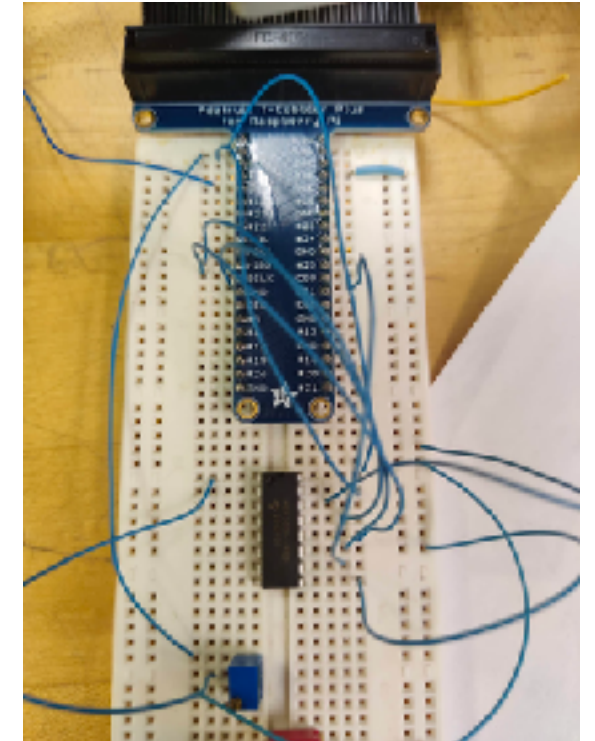

```
ADC Voltage: 2.2301121538109405V
Raw ADC Value: 44288
ADC Voltage: 2.2301121538109405V
Raw ADC Value: 44288
ADC Voltage: 2.2301121538109405V
Raw ADC Value: 44288
ADC Voltage: 2.2301121538109405V
Raw ADC Value: 44288
ADC Voltage: 2.2301121538109405V
Raw ADC Value: 44288
ADC Voltage: 2.2301121538109405V
Raw ADC Value: 44288
ADC Voltage: 2.2301121538109405V
Raw ADC Value: 44288
ADC Voltage: 2.2301121538109405V
Raw ADC Value: 44288
ADC Voltage: 2.2301121538109405V
Raw ADC Value: 44288
ADC Voltage: 2.2726073243365103V
Raw ADC Value: 45120
ADC Voltage: 2.2726073243365103V
Raw ADC Value: 45120
ADC Voltage: 2.2726073243365103V
Raw ADC Value: 45120
ADC Voltage: 2.2726073243365103V
Raw ADC Value: 45120
ADC Voltage: 2.2752368297550923V
Raw ADC Value: 46880
ADC Voltage: 2.2752368297550923V
Raw ADC Value: 46880
ADC Voltage: 2.320347895699245V
```